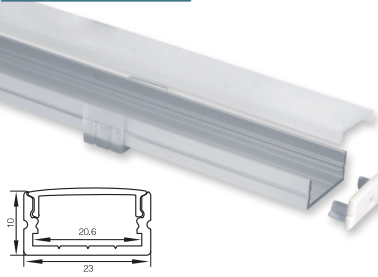

AP2310

For LED Strip up to 20mm wide

Profile for flat, edge-to-edge lighting.
Clear polycarbonate cover or opal diffuser.

Material:
6063 Silver Aluminium