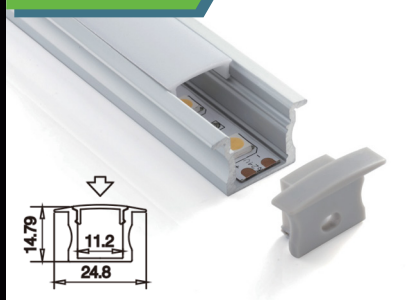

AP2515

For LED Strip up to 11mm wide

Flanged profile to
recess/conceal cut edges.
Clear polycarbonate cover
or combine with an opal
diffuser and 120/m LED strip
to achieve even ultra-bright
lighting.

Material:
6063 Silver Aluminium