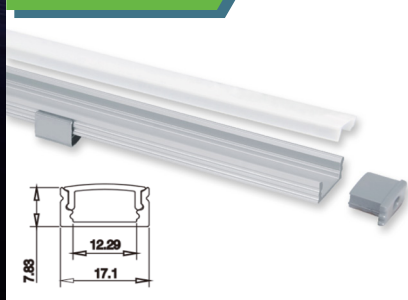

AP1707F

For LED Strip up to 12mm wide

Very low profile.
Clear polycarbonate cover
or opal diffuser.

Material:
6063 Silver Aluminium