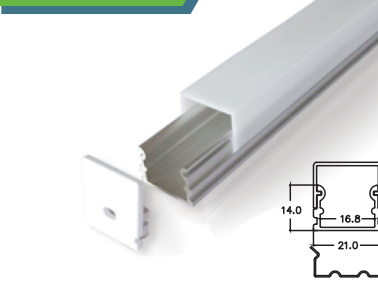

AP2114

For LED Strip up to 16mm wide

Profile for edge-to-edge lighting on 3 sides.
Clear polycarbonate cover or combine with an opal diffuser and 120/m LED strip to achieve even ultra-bright lighting.

Material:
6063 Silver Aluminium