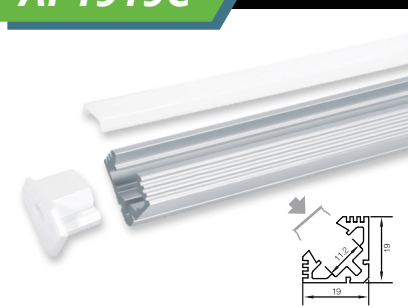

AP1919C

For LED Strip up to 11mm wide

Ideal for lighting corners.
Clear polycarbonate cover
or opal diffuser.

Material:
6063 Silver Aluminium