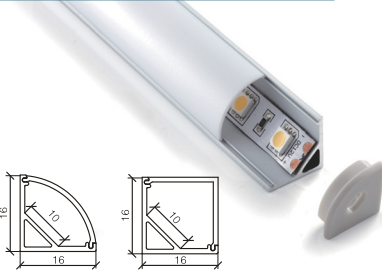

ALUMINIUM PROFILES

FOR PROLUX LED STRIPS

AP1616/AP1606

For LED Strip up to 10mm wide

Profile for corner lighting.
Clear polycarbonate cover or opal diffuser.

Material:
6063 Aluminium