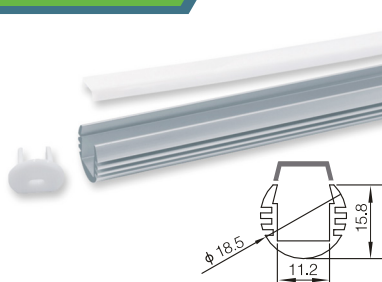

AP1818

For LED Strip up to 11mm wide

Profile for tubular lighting
Clear polycarbonate cover or combine with an opal diffuser and 120/m LED strip to achieve even ultra-bright lighting.

Material:
6063 Silver Aluminium