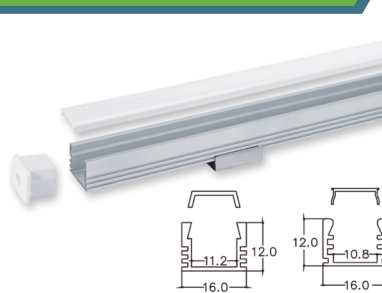

### AP1612/AP1612B

For LED Strip up to 11mm wide

Profile with heat-sink fins with additional grip when recessed.  
Clear polycarbonate cover or combine with an opal diffuser and 120/m LED strip to achieve even ultra-bright lighting.