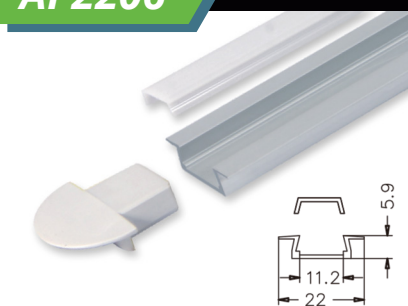

AP2206

For LED Strip up to 11mm wide

Low, flanged profile.
Clear polycarbonate cover
or opal diffuser.

Material:
6063 Aluminium