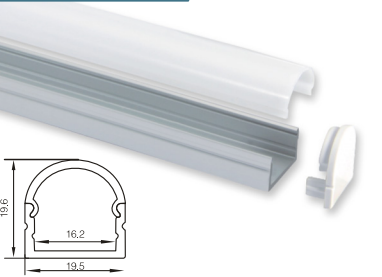

AP2016

For LED Strip up to 16mm wide

Profile for rounded, edge-to-edge lighting.
Clear polycarbonate cover or opal diffuser.

Material:
6063 Silver Aluminium