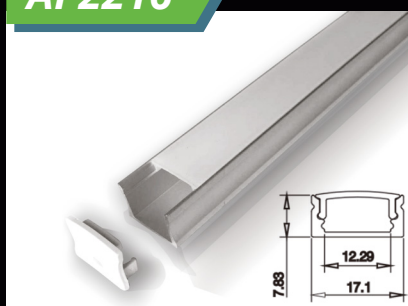

AP2216

For LED Strip up to 18mm wide

Use for edge-to-edge
lighting.
Clear polycarbonate cover
or opal diffuser.

Material:
6063 Aluminium